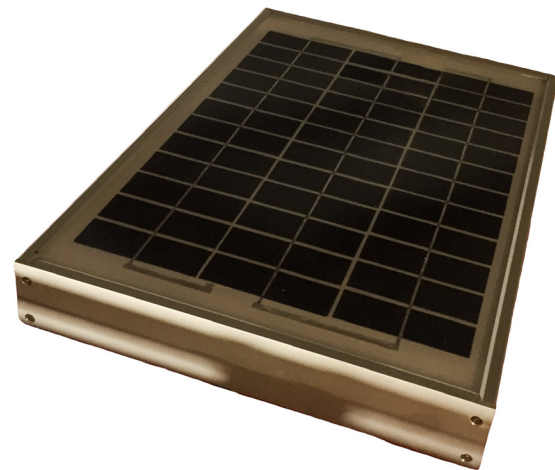

# ENHANCED SAFETY KIT FOR OFFSHORE CAPSULES

SURVIVAL  
SYSTEMS  
INTERNATIONAL

ADDED FEATURES - DESIGNED FOR YOUR CAPSULE - OEM CERTIFIED COMPONENTS - INSTALLED ONSITE - ADDED SAFETY

## SOLAR PANEL TRICKLE CHARGER KIT

**MODELS:** Currently available for all SSI Capsules.

**SAFETY BENEFITS:** This unit is a part of our green initiative and is a 100% waterproof pre-wired and pre-installed solar panel that is mounted on the exterior of the capsule. The energy harnessed from the solar panel allows the safe and renewable charging of capsule batteries to power interior electronics.