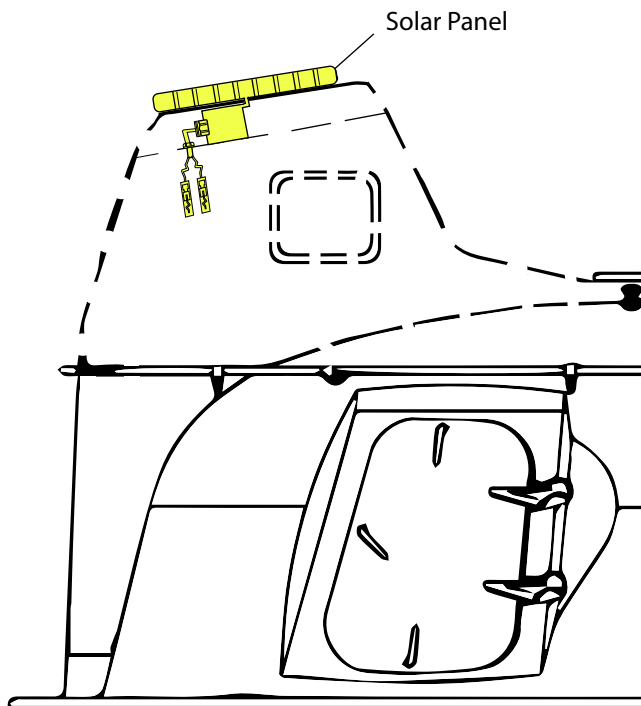

# ENHANCED SAFETY KIT FOR OFFSHORE CAPSULES

SURVIVAL  
SYSTEMS  
INTERNATIONAL

ADDED FEATURES - DESIGNED FOR YOUR CAPSULE - OEM CERTIFIED COMPONENTS - INSTALLED ONSITE - ADDED SAFETY

## SOLAR PANEL TRICKLE CHARGER KIT

**MODELS:** Currently available for all SSI Capsules.

**SAFETY BENEFITS:** This unit is a part of our green initiative and is a 100% waterproof pre-wired and pre-installed solar panel that is mounted on the exterior of the capsule. The energy harnessed from the solar panel allows the safe and renewable charging of capsule batteries to power interior electronics.