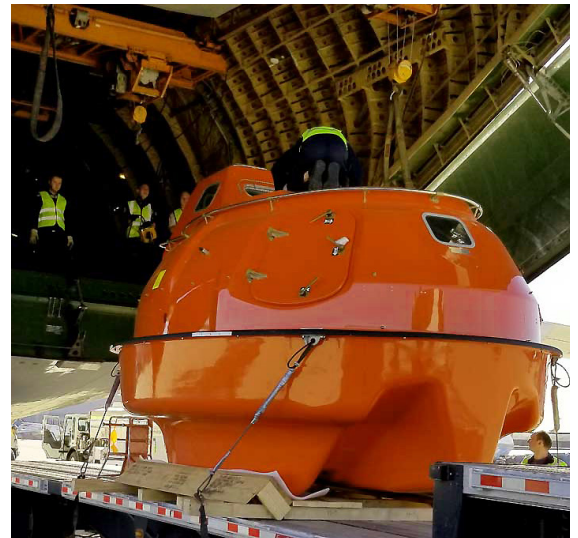

Lifeboat Capsule Systems Up To-36 Passengers

Unparalleled in safety and design, our 36 man capsule holds true to our standard with the most sophisticated hook design on the market and an industry proven record.

With over 2,000 successful evacuations using our cutting edge technology, our single cable capsules will assure you of the safety of your crew and company.

**SINGLE
CABLE
ADVANTAGE**

**SUPERIOR
HOOK
DESIGN**

**SUPERIOR
STRUCTURAL
STRENGTH**

**SUPERIOR
LIFEBOAT
MANUEVERABILITY**

**SAFER
RECOVERY**

Survival Systems: SSI CA3600 Survival Capsule

TOTALLY ENCLOSED MOTOR PROPELLED SURVIVAL CRAFT

Features include but not limited to:

- Up to 36 person capacity
- SOLAS & USCG approved
- Single hook lift over center design
- On & Off-load release function
- Fire retardant vinyl ester resin with 10 year anti-osmosis warranty
- Self contained air support system

Call us today for your free quotation